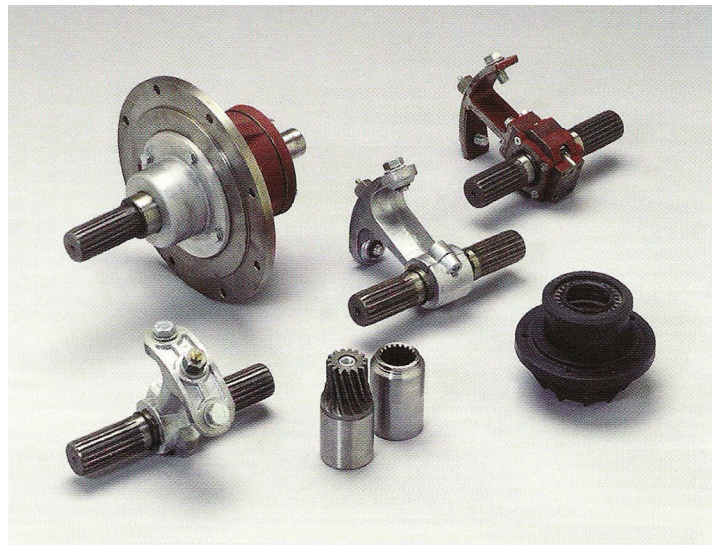

Accessories for Cement Screw

Part No.	Description	Remark
06 Hanger 219	Hanger Brg. for Screw 219	
06 Hanger 273	Hanger Brg. for Screw 273	
06 Hanger 323	Hanger Brg. for Screw 323	

All manufacturers names, symbols and descriptions used in this catalogue are used for reference purposes only

Dubai Office: P.O. Box: 62520, Dubai - U.A.E. Tel: +9714-2977372, Fax: +9714-2977379
Showroom & Store: Sharjah - U.A.E. Tel: +9716-5346860, Fax: +9716-5346563
E-mail: tridubai@emirates.net.ae Homepage: www.trimachineries.com

Qatar Branch: German Arab Parts Trading & Services Co. (L.L.C.)
P.O. Box: 4557, Doha - Qatar. Tel.: +974-4504939, 4504912 Fax: +974-4502165
E-mail: infogat@trimachineries.com Homepage: www.trimachineries.com