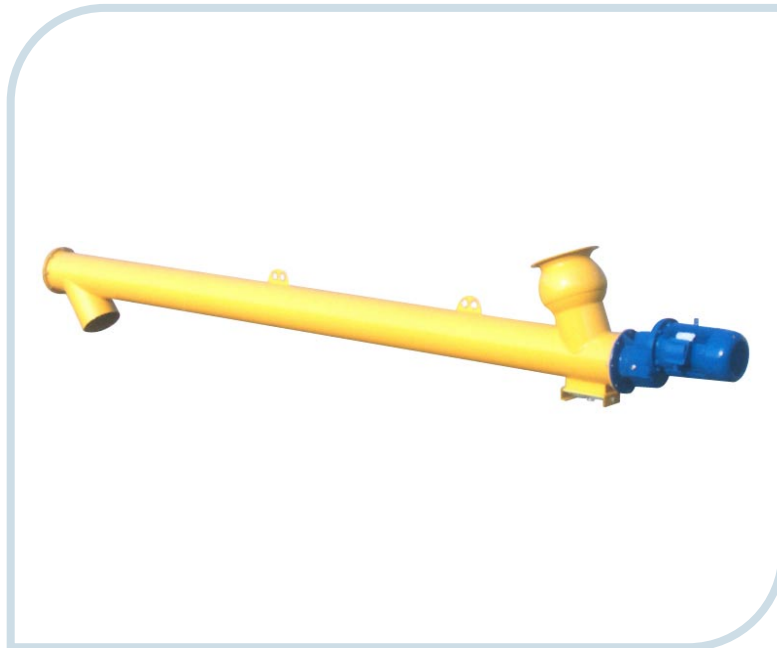

Cement Screws

Part No.	Description	Remark
06 Screw 219	Cement Screw Conveyor	MM 219
06 Screw 273	Cement Screw Conveyor	MM 273
06 Screw 323	Cement Screw Conveyor	MM 323
<i>Lengths on the Customer Request</i>		
06 Gear 219	Gear Box for Screw 219	
06 Gear 273	Gear Box for Screw 273	
06 Gear 323	Gear Box for Screw 323	
06 Motor 9.2 Kw	Elec. Motor 9.2 Kw	200/380 V
06 Motor 11 Kw	Elec. Motor 11 Kw	220/380 V
06 Motor 15 Kw	Elec. Motor 15 Kw	220/380 V
06 Motor 18.5 Kw	Elec. Motor 18.5 Kw	220/380 V

All manufacturers names, symbols and descriptions used in this catalogue are used for reference purposes only

Dubai Office: P.O. Box: 62520, Dubai - U.A.E. Tel: +9714-2977372, Fax: +9714-2977379
Showroom & Store: Sharjah - U.A.E. Tel: +9716-5346860, Fax: +9716-5346563
E-mail: tridubai@emirates.net.ae Homepage: www.trimachineries.com

Qatar Branch: German Arab Parts Trading & Services Co. (L.L.C.)
P.O. Box: 4557, Doha - Qatar. Tel.: +974-4504939, 4504912 Fax: +974-4502165
E-mail: infogat@trimachineries.com Homepage: www.trimachineries.com