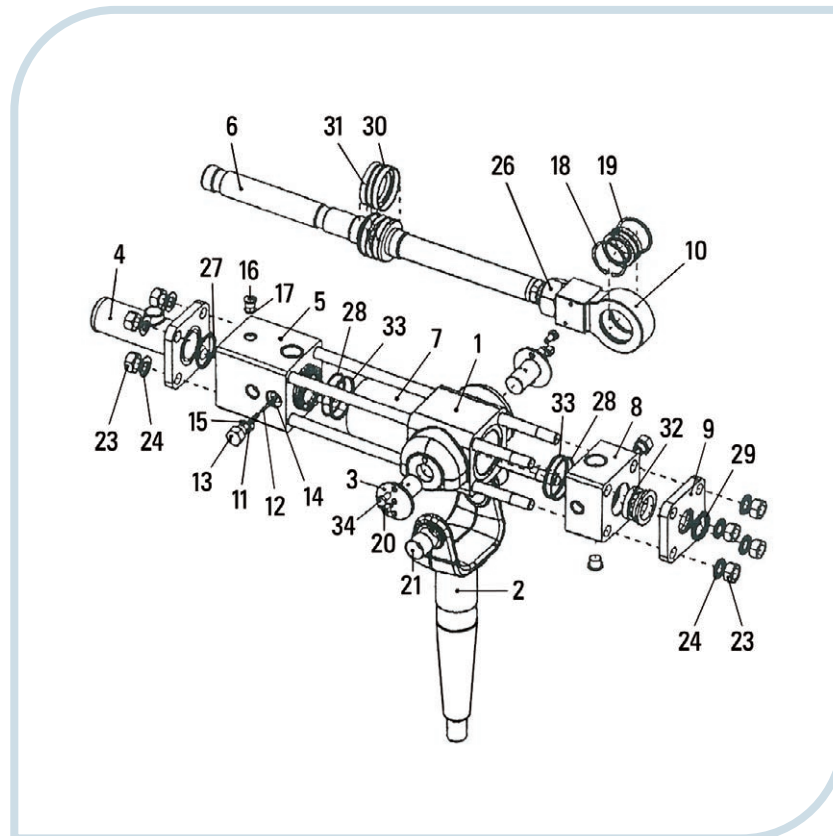

Slewing cylinder D80/45x185 (10094569)

Pos	Part No.	Description	Remark
1	02 1005 66	Cylinder support	
2	02 1011 18	Slewing pivot	
3	02 1005 67	Bolt	
4	02 1001 54	Protecting tube	
5	02 1001 55	Cylinder head	
6	02 1001 56	Piston rod	
7	02 1001 57	Cylinder	
8	02 1094 09	Cylinder head	
9	02 1017 09	Tension ring	