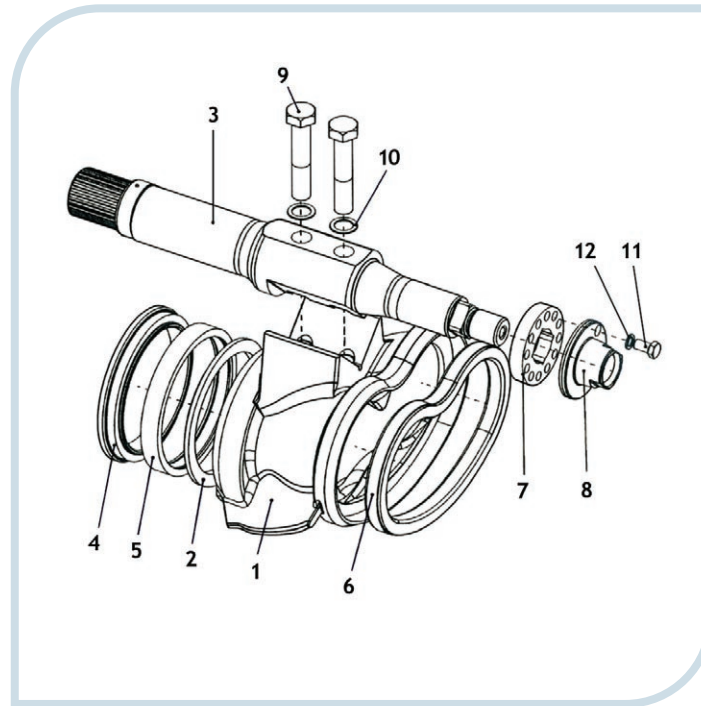

Rock valve RM DN 210/180

Pos	Part No.	Description	Remark
1	02 1005 67	Rock DN 210/180	
2	02 1015 80	Back up ring	DN210
3	02 1006 73	Slewing shaft	
4	02 1006 39	Cutting ring	Ø210
5	02 1006 72	Pressure spring	DN210
6	02 1002 38	Sealing kidney	DN180
7	02 1001 96	Setting disc	
8	02 1004 80	Tension nut	
9	02 1000 95	Hexagon bolt	M30x150 8.8
10	02 1001 01	Safety disc	S30
11	02 1000 96	Hexagon bolt	M16x30
12	02 1013 55	Screw retainer	SKZ16

All manufacturers names, symbols and descriptions used in this catalogue are used for reference purposes only

Dubai Office: P.O. Box: 62520, Dubai - U.A.E. Tel: +9714-2977372, Fax: +9714-2977379
Showroom & Store: Sharjah - U.A.E. Tel: +9716-5346860, Fax: +9716-5346563
E-mail: tridubai@emirates.net.ae Homepage: www.trimachineries.com

Qatar Branch: German Arab Parts Trading & Services Co. (L.L.C.)
P.O. Box: 4557, Doha - Qatar. Tel.: +974-4504939, 4504912 Fax: +974-4502165
E-mail: infogat@trimachineries.com Homepage: www.trimachineries.com