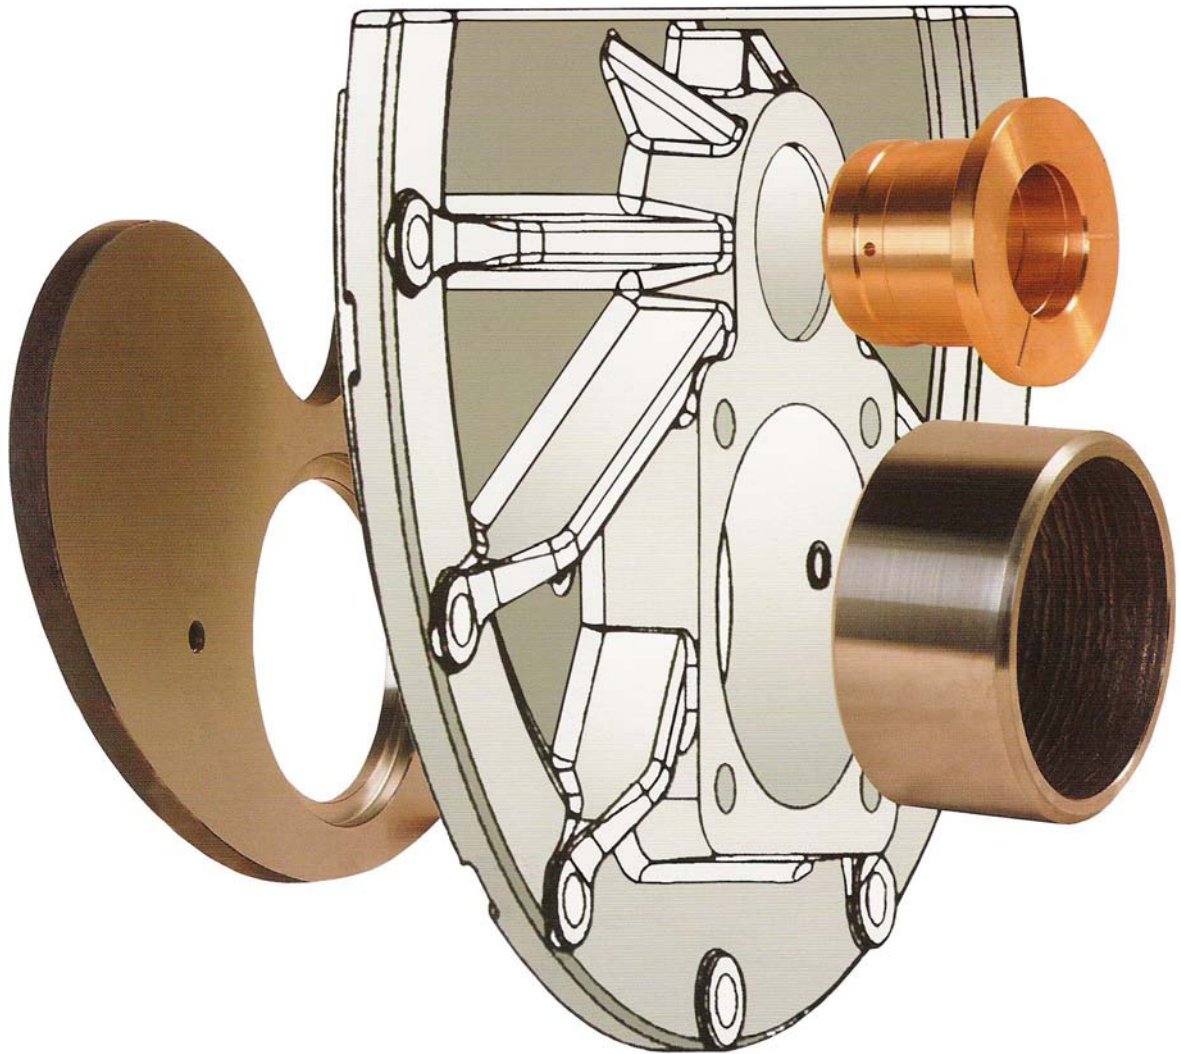

TRI MACHINERY TRADING & RENTAL CO. (L.L.C.)

components, accessories, spare parts for construction machineries

All manufacturers names, symbols and descriptions used in this catalogue are used for reference purposes only

Dubai Office: P.O. Box: 62520, Dubai - U.A.E. Tel: +9714-2977372, Fax: +9714-2977379
Showroom & Store: Sharjah - U.A.E. Tel: +9716-5346860, Fax: +9716-5346563
E-mail: tridubai@emirates.net.ae Homepage: www.trimachineries.com

Qatar Branch: German Arab Parts Trading & Services Co. (L.L.C.)
P.O. Box: 4557, Doha - Qatar. Tel.: +974-4504939, 4504912 Fax: +974-4502165
E-mail: infogat@trimachineries.com Homepage: www.trimachineries.com