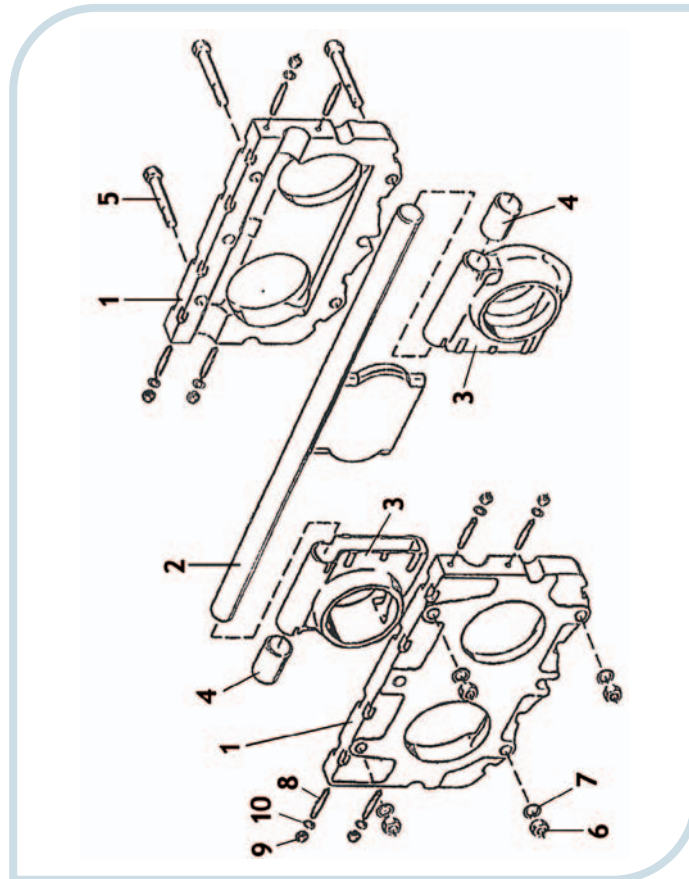

Gate Valve (210)

Pos	Part No.	Description	Remark
2	02 1000 37	Flat Gate Valve 210/55/25	BPL801
3	02 1001 12	Shell 210/55/25	BPL801
4	02 1001 30	Guide Sleeve	BPL801
2	02 1001 64	Flat Gate Valve 210/65/35	BP2/3000
3	02 1001 65	Shell 210/65/35	BP2/3000
4	02 1001 26	Guide Sleeve	BP2/3000

All manufacturers names, symbols and descriptions used in this catalogue are used for reference purposes only

Dubai Office: P.O. Box: 62520, Dubai - U.A.E. Tel: +9714-2977372, Fax: +9714-2977379
Showroom & Store: Sharjah - U.A.E. Tel: +9716-5346860, Fax: +9716-5346563
E-mail: tridubai@emirates.net.ae Homepage: www.trimachineries.com

Qatar Branch: German Arab Parts Trading & Services Co. (L.L.C.)
P.O. Box: 4557, Doha - Qatar. Tel.: +974-4504939, 4504912 Fax: +974-4502165
E-mail: infogat@trimachineries.com Homepage: www.trimachineries.com