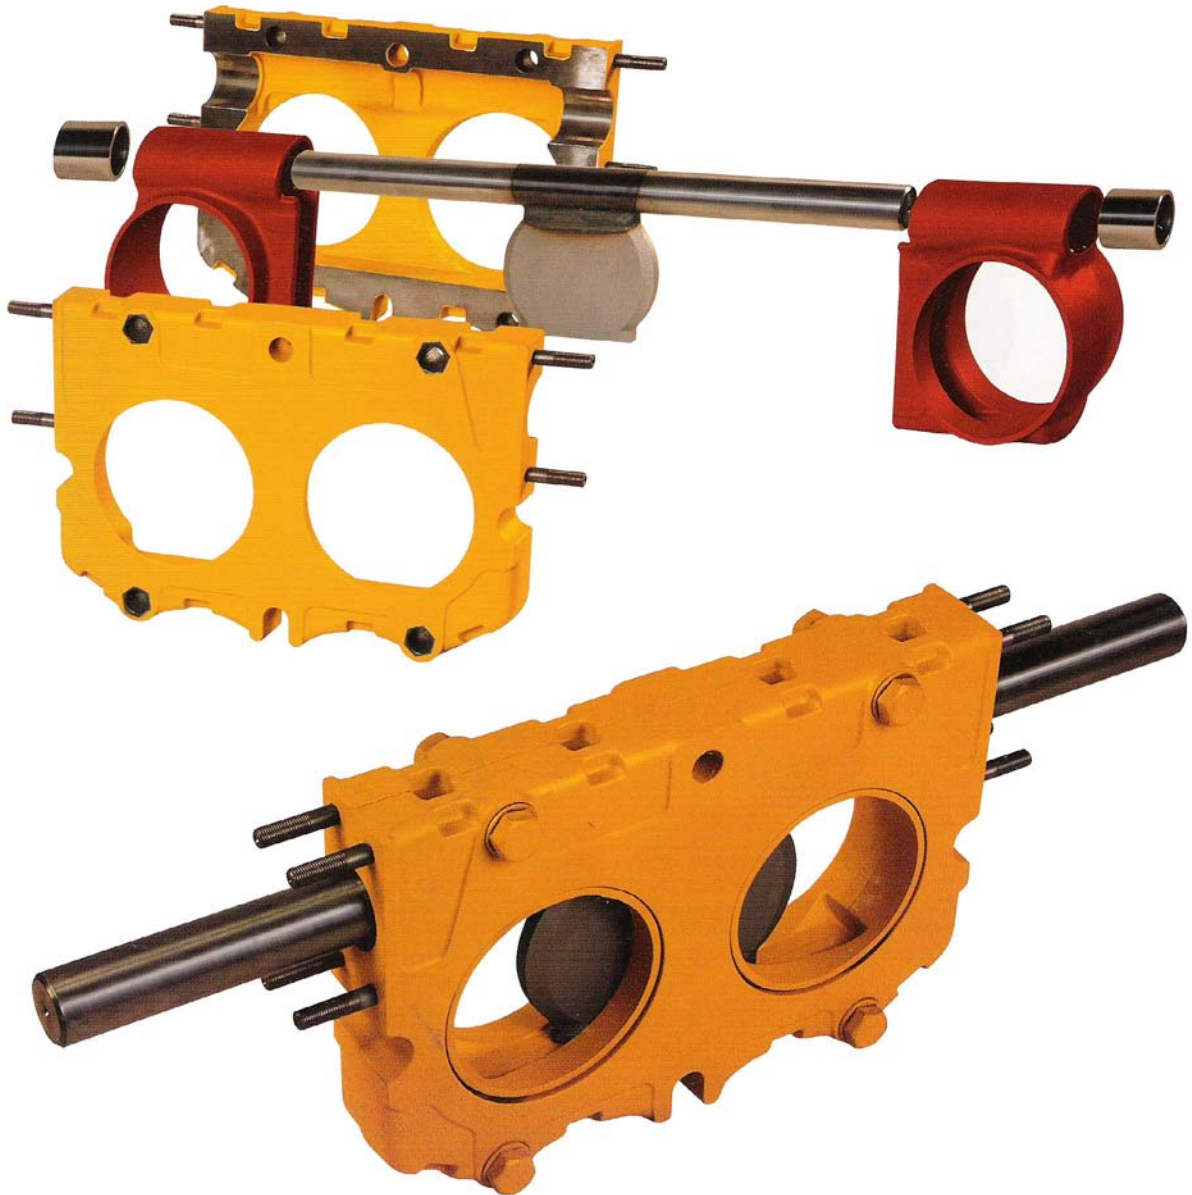

TRI MACHINERY TRADING & RENTAL CO. (L.L.C.)

components, accessories, spare parts for construction machineries

All manufacturers names, symbols and descriptions used in this catalogue are used for reference purposes only

Dubai Office: P.O. Box: 62520, Dubai - U.A.E. Tel: +9714-2977372, Fax: +9714-2977379
Showroom & Store: Sharjah - U.A.E. Tel: +9716-5346860, Fax: +9716-5346563
E-mail: tridubai@emirates.net.ae Homepage: www.trimachineries.com

Qatar Branch: German Arab Parts Trading & Services Co. (L.L.C.)
P.O. Box: 4557, Doha - Qatar. Tel.: +974-4504939, 4504912 Fax: +974-4502165
E-mail: infogat@trimachineries.com Homepage: www.trimachineries.com