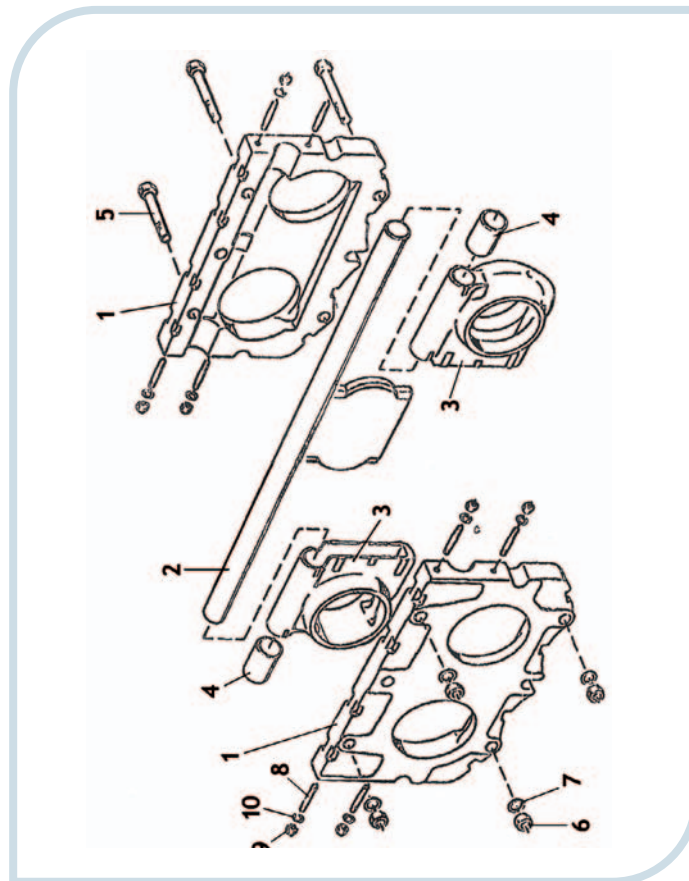

Gate Valve (180)

Pos	Part No.	Description	Remark
2	02 1000 48	Flat Gate Valve 180/55/25	BPL801
3	02 1001 11	Shell 180/55/25	BPL801
4	02 1001 30	Guide Sleeve	BPL801
2	02 1001 61	Flat Gate Valve 180/65/35	BP2/3000
3	02 1001 62	Shell 180/65/35	BP2/3000
4	02 1001 26	Guide Sleeve	BP2/3000

All manufacturers names, symbols and descriptions used in this catalogue are used for reference purposes only

Dubai Office: P.O. Box: 62520, Dubai - U.A.E. Tel: +9714-2977372, Fax: +9714-2977379
Showroom & Store: Sharjah - U.A.E. Tel: +9716-5346860, Fax: +9716-5346563
E-mail: tridubai@emirates.net.ae Homepage: www.trimachineries.com

Qatar Branch: German Arab Parts Trading & Services Co. (L.L.C.)
P.O. Box: 4557, Doha - Qatar. Tel.: +974-4504939, 4504912 Fax: +974-4502165
E-mail: infogat@trimachineries.com Homepage: www.trimachineries.com