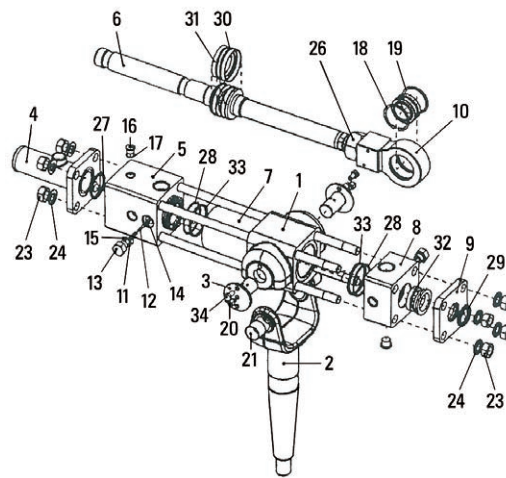

TRI MACHINERY TRADING & RENTAL CO. (L.L.C.)

components, accessories, spare parts for construction machineries

10	02 1001 60	Rud eye	
11	02 1001 54	Pressure spring	
12	02 1017 01	Spring bolt	EV 105-0199
13	02 1015 38	Valve plug	M20x1,5 WD
14	02 1000 02	Steel ball	Ø10
15	02 1015 92	Sealing ring	
16	02 1000 67	Screw plug	G A
17	02 1000 56	Sealing ring	A17x21 Cu
18	02 1001 33	Retaining ring	68x2,5
19	02 1001 55	Articulated bearing	GE45 DU RS
20	02 1000 84	Grease nipple	CM 10x1
21	02 1000 26	Bushing	MB 35/30 DU
22	02 1001 97	Treaded rod	Ø20x570/40-40
23	02 1000 32	Hexagon nut	M20 10DT
24	02 1000 09	Disc	21 C45
25	02 1018 80	Expander	
26	02 1001 21	Hexagon nut	M42x3
27	02 1000 49	O-ring	56x4
28	02 1000 33	O-ring	72x4
29	02 1000 04	Scraper	45x55x7
30	02 1001 34	Guide band	9287.076.519
31	02 1001 35	Piston sealing	80x60x10
32	02 1001 36	Rod sealing	45x60x11,4
33	02 1001 38	Back up ring	80x73,6x1,5
34	02 1000 55	Hexagon head screw	M10x20..8.8

All manufacturers names, symbols and descriptions used in this catalogue are used for reference purposes only

Dubai Office: P.O. Box: 62520, Dubai - U.A.E. Tel: +9714-2977372, Fax: +9714-2977379
Showroom & Store: Sharjah - U.A.E. Tel: +9716-5346860, Fax: +9716-5346563
E-mail: tridubai@emirates.net.ae Homepage: www.trimachineries.com

Qatar Branch: German Arab Parts Trading & Services Co. (L.L.C.)
P.O. Box: 4557, Doha - Qatar. Tel.: +974-4504939, 4504912 Fax: +974-4502165
E-mail: infogat@trimachineries.com Homepage: www.trimachineries.com