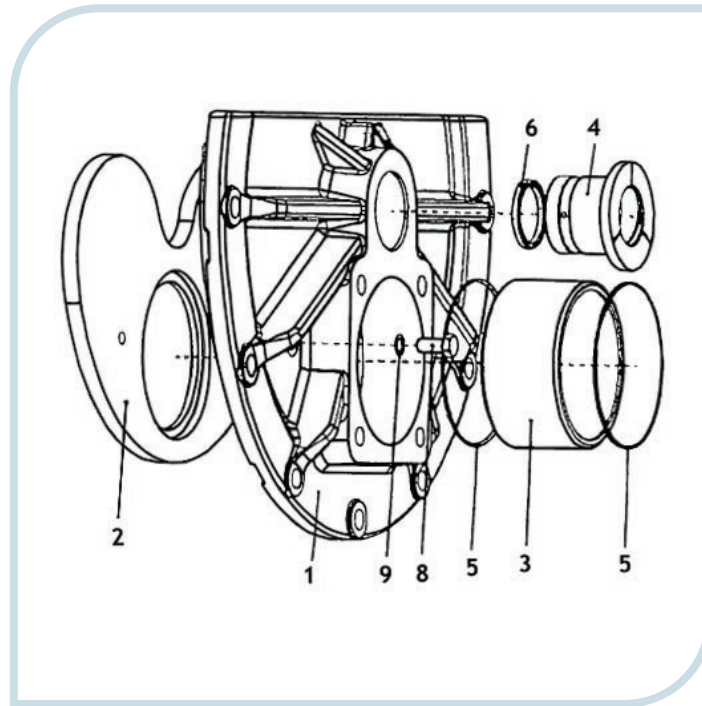

Cover of housing (100 180 45)

Pos	Part No.	Description	Remark
1	02 1001 27	Cover	DN180/210/200/230
2	02 1001 46	Housing lining	DN180
3	02 1001 29	Cover lining	
4	02 1001 47	Support bushing	
5	02 1001 64	O-ring	195x3
6	02 1001 36	O-ring	70x8
7	02 1001 81	Lifting eye bolt	M10 – C15
8	02 1000 22	Hexagon head screw	M16x35
9	02 1000 23	Safety disc	S16