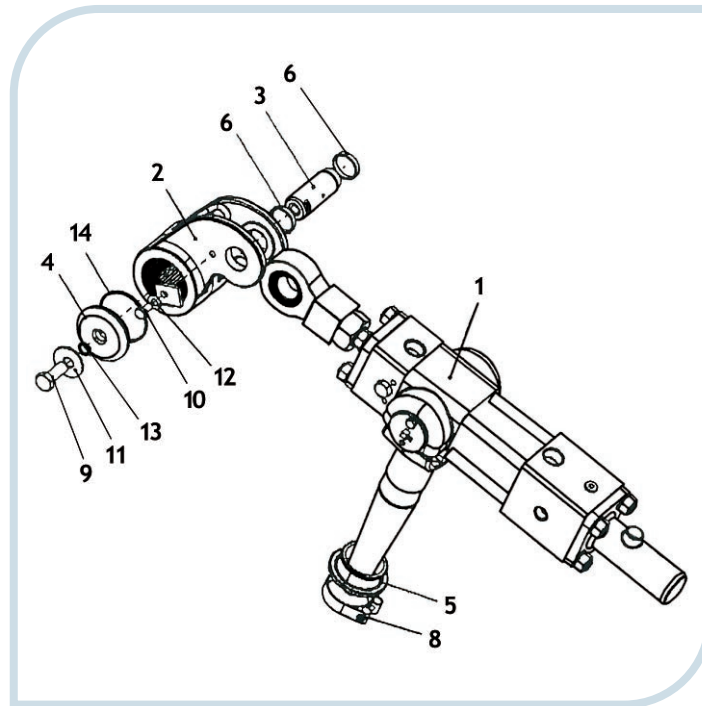

Slewing drive (10108111)

Pos	Part No.	Description	Remark
1	02 1009 69	Slewing cylinder	D80/45/185
2	02 1001 71	Slewing lever	DN210/180
3	02 1001 69	Bolt 45x124	
4	02 1001 73	Cover	
5	02 1011 19	Bushing	
6	02 1001 70	Ring A9x45,5x51	
7	02 1001 72	Shackle Ø8x40/50	
8	02 1010 26	Clamp Ø85	
9	02 1000 13	Hexagon head screw	M20/55 8.8
10	02 1005 13	Hexagon head screw	M12/25 8.8
11	02 1001 20	Disc 21 – 100HV	
12	02 1012 40	Screw retainer	SKM12 DT320
13	02 1000 77	O-ring 19,2x3	
14	02 1000 52	O-ring 94x3	