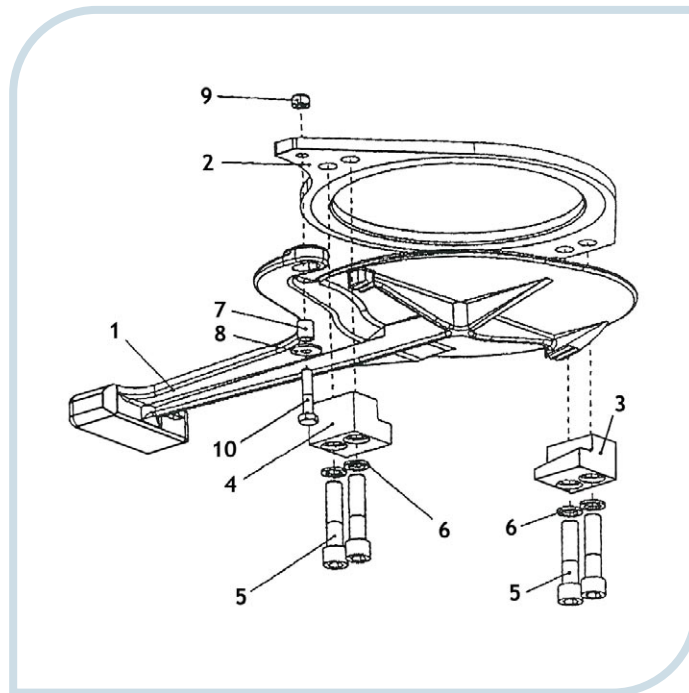

Discharge flap (10036433)

Pos	Part No.	Description	Remark
1	02 1008 82	Locking cap	DN250
2	02 1003 83	Sealing ring	DN250
3	02 1003 89	Clamping piece right	
4	02 1003 88	Clamping piece right	
5	02 1000 71	Cheese head screw	M16x70 8.8
6	02 1013 55	Screw retainer	SKZ16 DT320
7	02 1002 89	Tube	16x2,5x17
8	02 1000 81	Disc	10,5 – 140HV
9	02 1000 83	Hexagon nut	M10x8 A2C
10	02 1000 07	Hexagon head bolt	M10x45 8.8