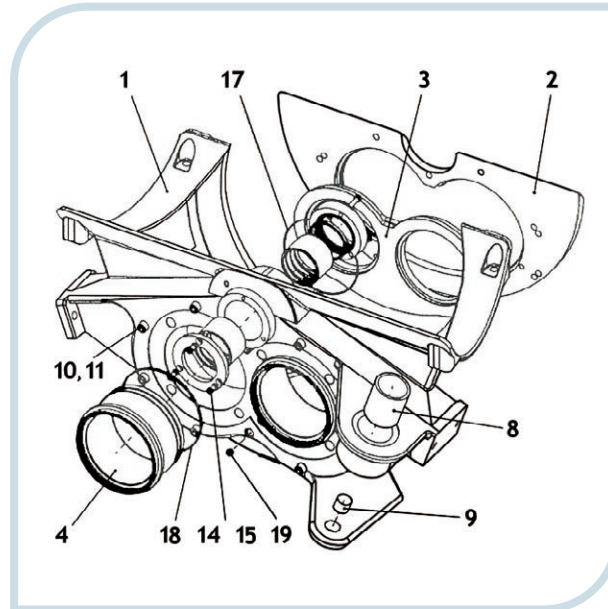

Rock valve housing DN 200/210/180 (101 644 87)

Pos	Part No.	Description	Remark
1	02 1015 07	Housing	DN200/210/180
2	02 1007 69	Base plate	DN250/230/200/180
3	02 1007 67	Wearing insert	DN200
4	02 1007 86	Transition insert	DN200
5	02 1001 35	Sealing cover	
6	02 1002 41	Cover	
7	02 1001 37	Bearing bush	D 95/108/70
8	02 1006 28		Bushing
9	02 1000 26	Bushing	MB 35/30 DU
10	02 1001 37	Cheese head screw	M16/125 8.8
11	02 1013 55	Screw retainer	SKZ 16 DT 320
12	02 1000 65	Hexagon head screw	M10/40 8.8
14	02 1001 69	Cheese head screw	M10/16 8.8
15	02 1013 87	Screw retainer	SKZ 10 DT 320
16	02 1001 41	O-ring	95x8
17	02 1001 02	O-ring	207x3
18	02 1000 16	O-ring	214x5
19	02 1009 07	Plug	